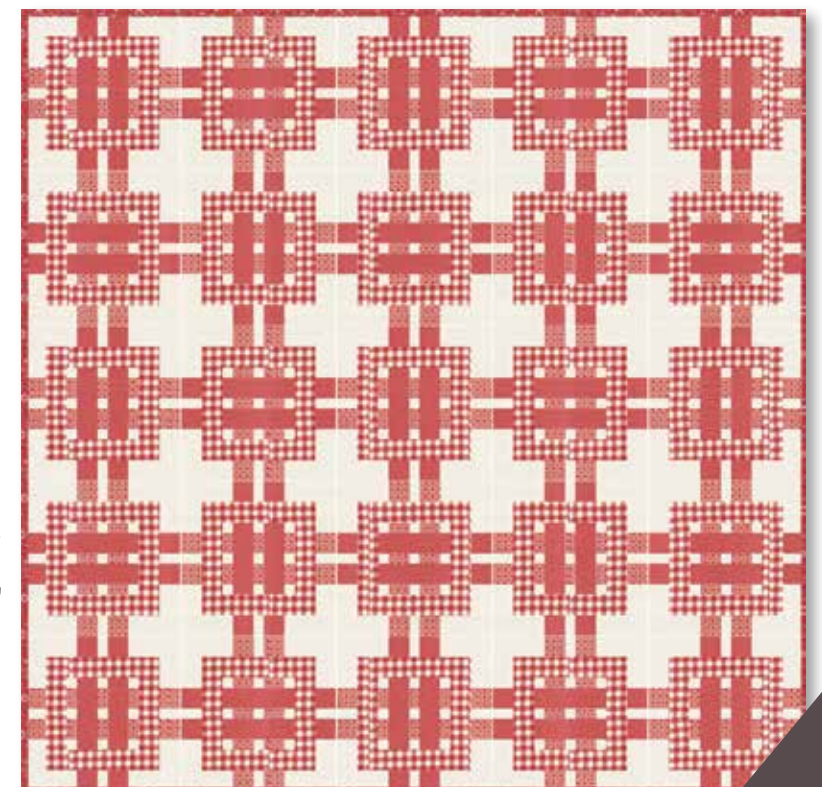

SW P234 / SW P234G
Buckle Up
Size: 75" x 75"