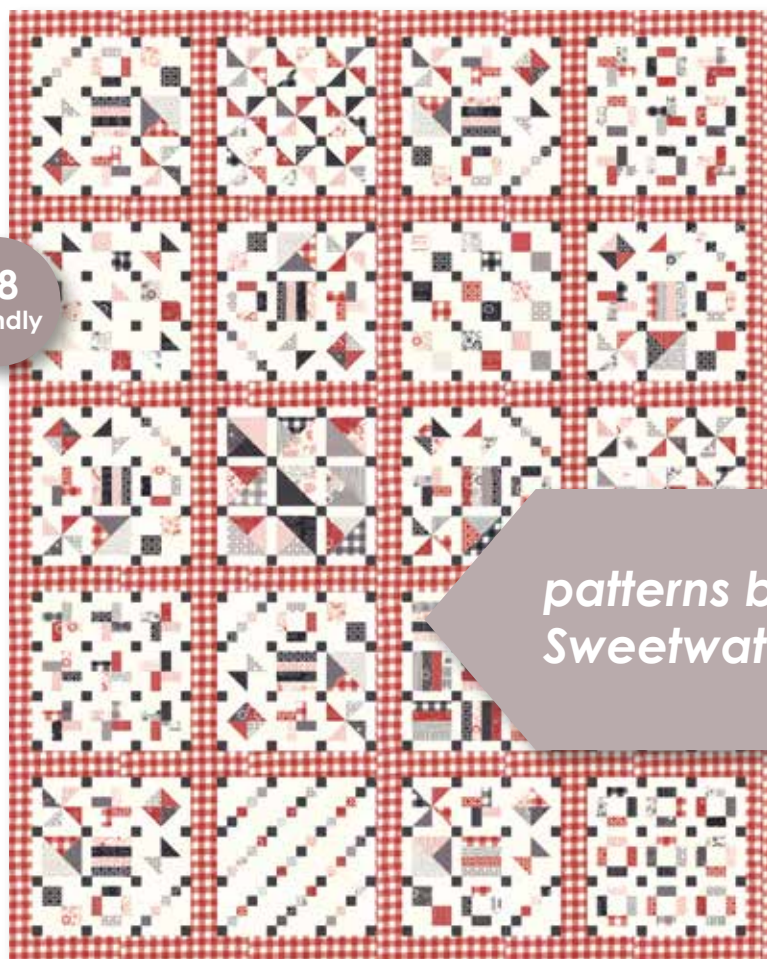

Visit

thesweetwaterco.com

to be
inspired!

volume

mama said sew revisited

Sweetwater

We are so excited to be able to recreate one of our most popular collections – Mama Said Sew! The style and theme match the original, and we've used the same classic colors of Apple Red, Black, Vanilla and Concrete Gray. But since the prints are all new, we call this Volume II.

SW P233 / SW P233G

Mama's Minis Size: 58" x 72"

F8
friendly

*patterns by
Sweetwater*

Vanilla Apple Red

5610 11 *

Vanilla Apple Red

5612 12