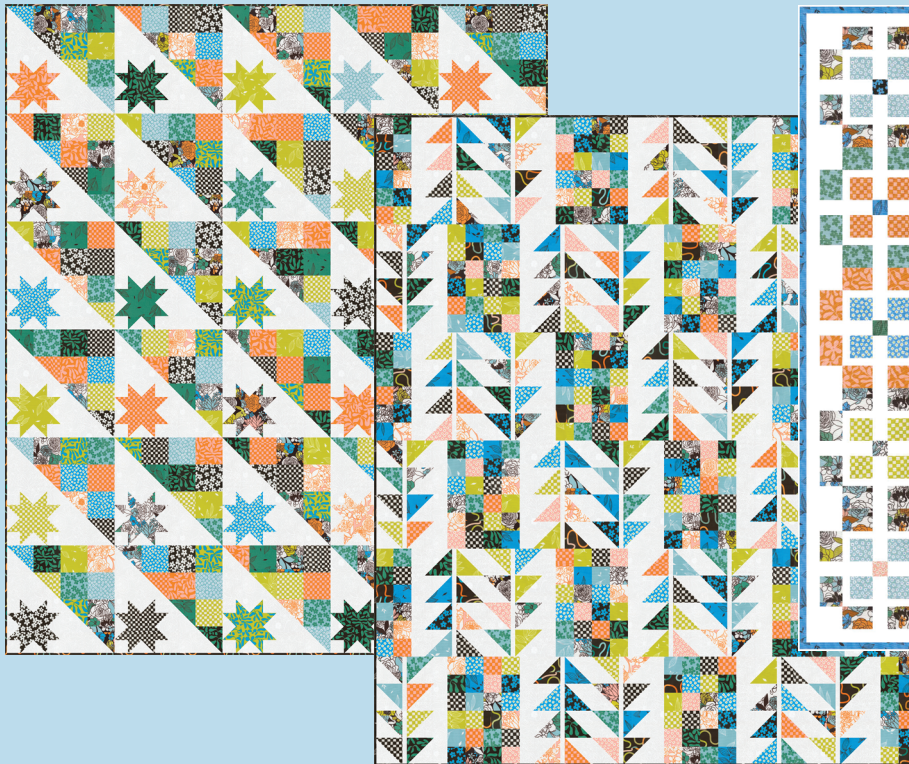

AB

JR

LC

MC

PP

FEBRUARY DELIVERY

•30 Prints •100% Premium Cotton

AB includes 29 skus - cut 11567-15 36" x 44". JRs, LCs, MCs & PPs include 28 skus with two each of 11560-11 & 12, 11561-12 & 16, 11564, 11565-12, 16 & 17 & 11566 - no panels. B assortment includes 15 yds of each coordinating Bella Solids.

TRUE TO HUE BY ALLI K DESIGN AK

AQD GE525 Panel Mashup Book - Hey Jude 72" x 85"
by Antler Quilt Designs

CKQ 2412 Panel Show Off 56" x 64" JR or LC Friendly
by Copper Kettle Quilt Company

MM 016 Hodgepodge 60" x 72"
by Modernly Morgan

MM 022 Great Heights 60" x 72"
by Modernly Morgan

SS 471 Poppy 74" x 92" by Splendid Speck