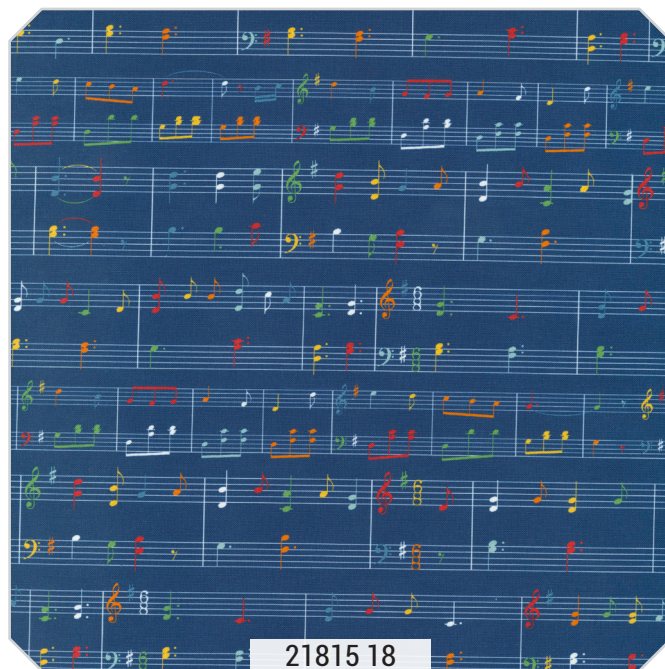

Sweet Melodies

American Jane

Sweet melody is a musical little group with print and pattern variety and a primary happy spring color spectrum to be entertaining for endless amounts of fun.

There are daisies and dots, playful flowers and plaids and the best of all there are some note lines singing a sweet melody.

9900 80 ORANGE

Bella Solid Coordinates

Sweet Melodies American Jane

moda
FABRICS + SUPPLIES®

AUGUST DELIVERY

Sweet Melodies American Jane

21816 21

21811 15

21812 15

21817 15

21810 18

21812 17

21817 17

21818 17

21816 22

21814 18

21813 18

21815 18

21811 18

21810 **Asst. 15** **Asst. 10** **AB** **JR** **LC** **MC** **PP** **KIT** **AUGUST DELIVERY**

•28 Prints •100% Premium Cotton

JRs, LCs, MCs & PPs include 28 skus plus two each of 21810, 21811, 21813 and 21815-11 & 18.