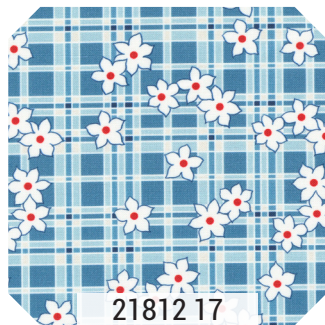

9900 80 ORANGE

Bella Solid Coordinates

Sweet Melodies American Jane

moda
FABRICS + SUPPLIES®

AUGUST DELIVERY

Sweet Melodies American Jane

21816 21

21811 15

21812 15

21817 15

21810 18

21812 17

21817 17

21818 17

21816 22

21814 18

21813 18

21815 18

21811 18

21810 **Asst. 15** **Asst. 10** **AB** **JR** **LC** **MC** **PP** **KIT** **AUGUST DELIVERY**

•28 Prints •100% Premium Cotton

JRs, LCs, MCs & PPs include 28 skus plus two each of 21810, 21811, 21813 and 21815-11 & 18.