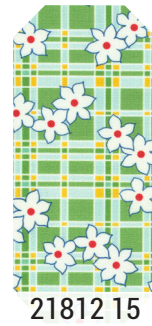

9900 80 ORANGE

Bella Solid Coordinates

Sweet Melodies American Jane

moda
FABRICS + SUPPLIES®

AUGUST DELIVERY

Sweet Melodies American Jane

21816 21

21811 15

21812 15

21817 15

21810 18

21812 17

21817 17

21818 17

21816 22

21814 18

21813 18

21815 18

21811 18

21810 **Asst. 15** **Asst. 10** **AB** **JR** **LC** **MC** **PP** **KIT** **AUGUST DELIVERY**

•28 Prints •100% Premium Cotton

JRs, LCs, MCs & PPs include 28 skus plus two each of 21810, 21811, 21813 and 21815-11 & 18.