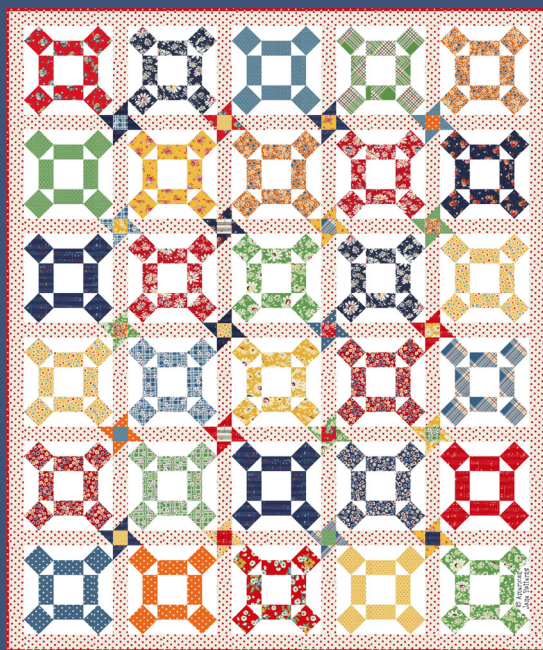

AJ 527 Major Minor 54" x 65" LC Friendly