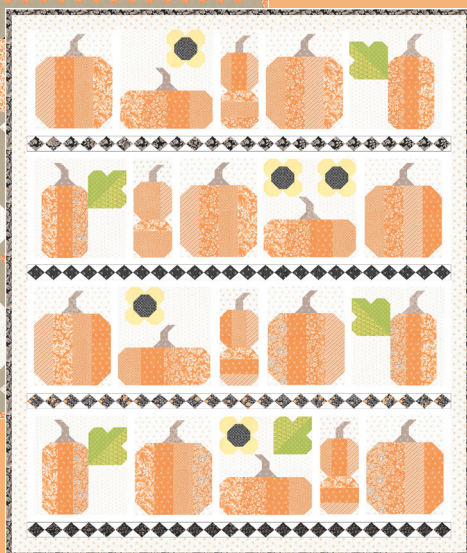

Harvest Moon

FIG TREE & CO

We all knew it would be sooner or later that I would reimagine our favorite retro Halloween collection, ALL HALLOWS EVE, into something new for us all to play with! This group is a bit more complex and more romantic, adding in a few more delicate florals and more gradations of these classic Retro Halloween colors. Like I always say, Halloween can be soft and classic and the colors can blend beautifully in and out of our fall quilts and fabric collections. This orange, grey and black collection blends beautifully with so many other Fig Tree lines as well as other MODA colors. I am so looking forward to sewing with these beauties along with you!

JUNE DELIVERY

moda
FABRICS + SUPPLIES®

Grey Version
60" x 71"

Cream Version 60" x 71"

FT 1925 Fairytale Pumpkins Quilt, Mini Quilt & Table Runner

Mini 21" x 21"

Table Runner 23" x 72"

FT 1927 Orchard 51" x 57"