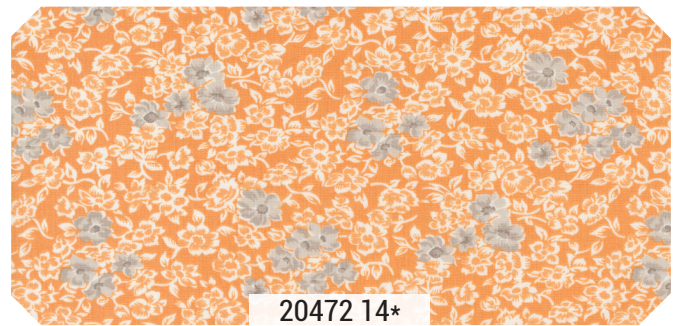

JUNE DELIVERY

moda
FABRICS + SUPPLIES®

Grey Version
60" x 71"

Cream Version 60" x 71"

FT 1925 Fairytale Pumpkins Quilt, Mini Quilt & Table Runner

Mini 21" x 21"

Table Runner 23" x 72"

FT 1927 Orchard 51" x 57"

Orange Version

Black Version

FT 1926 Harvest Thistles 55" x 64"

Black Version

Scrappy Version 55" x 64"
LC Friendly

Harvest Moon FIG TREE & CO

Harvest Moon FIG TREE & CO

20471 21

20472 16*

20473 21

20474 16

20471 15*

20476 16*

20470 16*

20475 18*

20474 18*