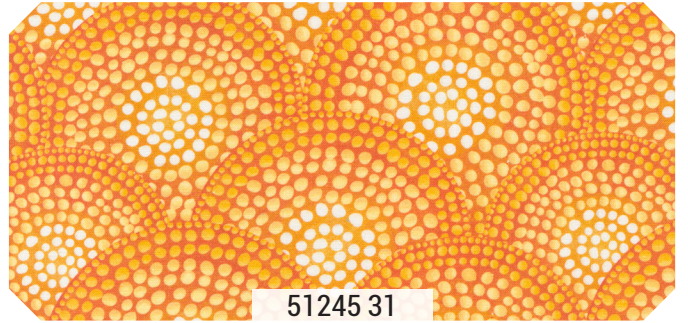

The visual impact created by the dots, combined with the vivid colors of red, green, blue, yellow, and orange are a stunning combination on these large-scale prints, and are guaranteed to bring excitement and joy to any quilting project. - Ira

moda
FABRICS + SUPPLIES®

JUNE DELIVERY

Enchanted Dreamscapes IRA KENNEDY

51267 11 Yucca Moon Panel 30" x 44"

Enchanted Dreamscapes IRA KENNEDY

1660 11 WHITE

51261 11

51264 11

51262 11

1660 14 BUTTERCUP

51262 12

51246 34

51245 31

1660 15 CHEDDAR

51265 11

51264 13

51246 35

1660 50 KELLY

51246 37

51264 15

51263 14

51244 32

51245 35

Spotted Coordinates