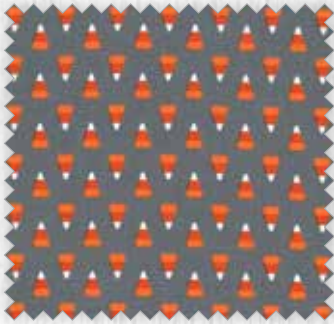

Midnight Magic II is back, a Halloween collection that suits everyone, even those who don't like Halloween. There are florals, stars, a couple of cute kitties, and Mr. Bones makes an appearance – don't worry, there isn't a spider to be found. I love the elegant shades of grey, black, orange and white have the ambience of fall, and that this collection appeals to kids and adults. I love having these quilts in my home, and I am excited that you'll share in the fun.

24104 18

24102 16

24105 16

24106 18

24103 16

24102 17

24100 16

24101 18