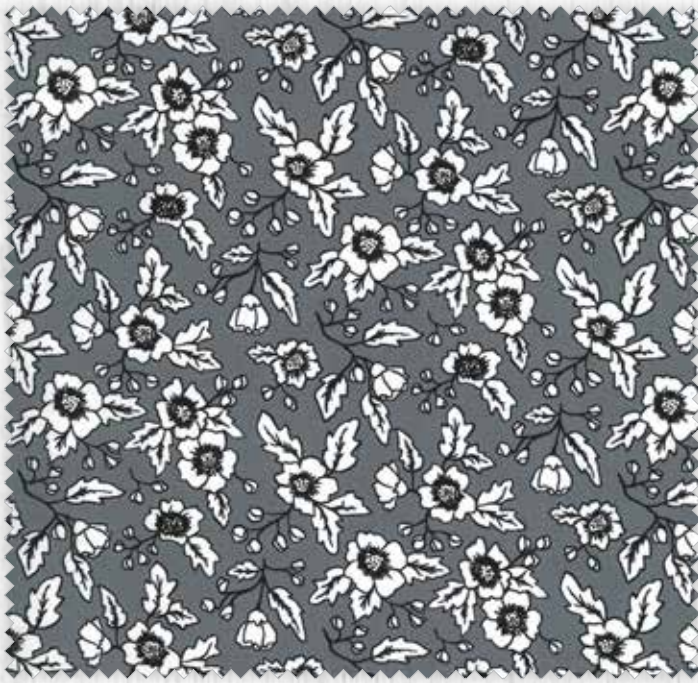

midnight magic 2 by April Rosenthal

24100 14