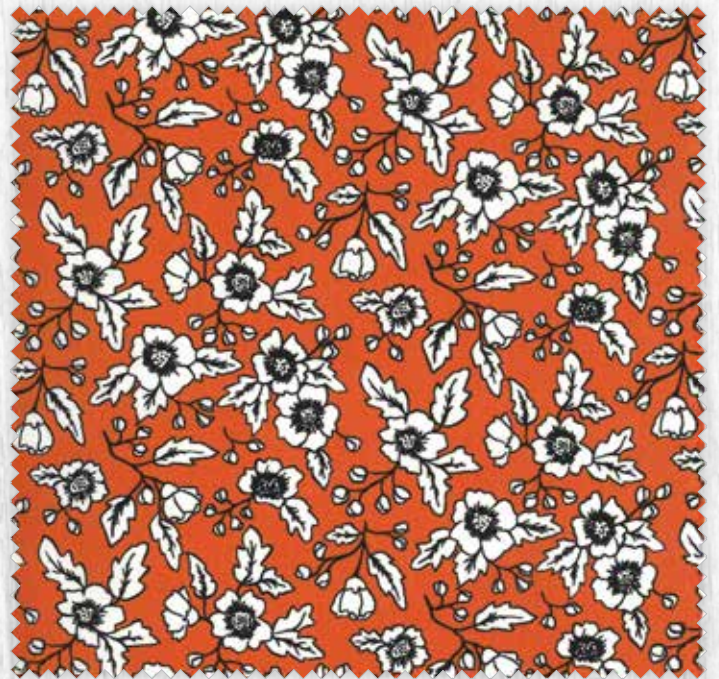

midnight magic 2

APRIL ROSENTHAL OF *prairie grass patterns*

moda
FABRICS + SUPPLIES®

midnight magic 2

BY APRIL ROSENTHAL OF PRAIRIE GRASS PATTERNS

A thin mist drifts across the corn fields, and the wind rustling the dry leaves sends a little shiver up your spine. There's an extra sparkle to the stars, and the moon is bright and full... the time is right for magic!

Midnight Magic II is back, a Halloween collection that suits everyone, even those who don't like Halloween. There are florals, stars, a couple of cute kitties, and Mr. Bones makes an appearance – don't worry, there isn't a spider to be found. I love the elegant shades of grey, black, orange and white have the ambience of fall, and that this collection appeals to kids and adults. I love having these quilts in my home, and I am excited that you'll share in the fun.

24100 11

24101 20

24104 11

24106 11

24103 11

24104 15

24102 14

24100 13