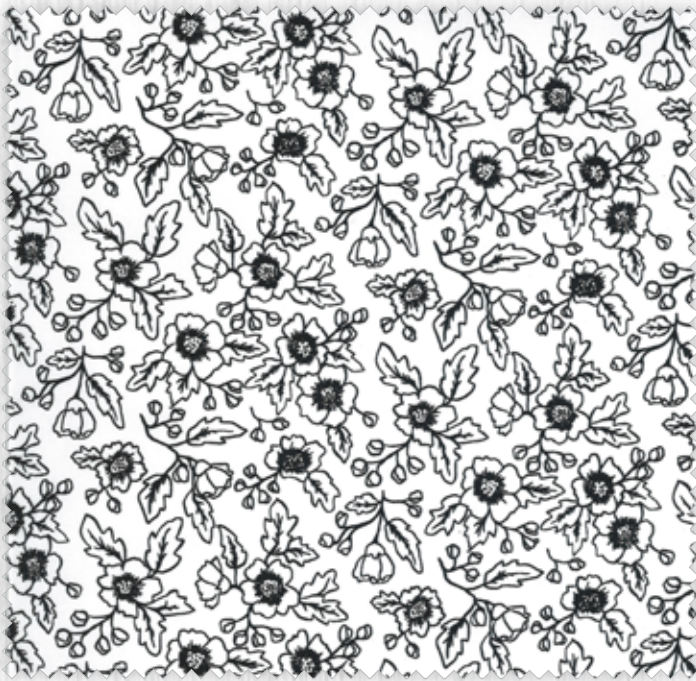

midnight magic 2

APRIL ROSENTHAL OF *prairie grass patterns*

moda
FABRICS + SUPPLIES®

midnight magic 2

BY APRIL ROSENTHAL OF PRAIRIE GRASS PATTERNS

A thin mist drifts across the corn fields, and the wind rustling the dry leaves sends a little shiver up your spine. There's an extra sparkle to the stars, and the moon is bright and full... the time is right for magic!

Midnight Magic II is back, a Halloween collection that suits everyone, even those who don't like Halloween. There are florals, stars, a couple of cute kitties, and Mr. Bones makes an appearance – don't worry, there isn't a spider to be found. I love the elegant shades of grey, black, orange and white have the ambience of fall, and that this collection appeals to kids and adults. I love having these quilts in my home, and I am excited that you'll share in the fun.

PGP 170 Eat Me
30" x 30" PP Friendly

PGP 168 Nightlock Light
70" x 70" JR Friendly

PGP 172 Midnight Medallion
60" x 60" FQ Friendly

[Click here to shop
this collection!](#)

midnight magic 2 by April Rosenthal

24100 11

24101 20

24104 11

24106 11

24103 11

24104 15

24102 14

24100 13