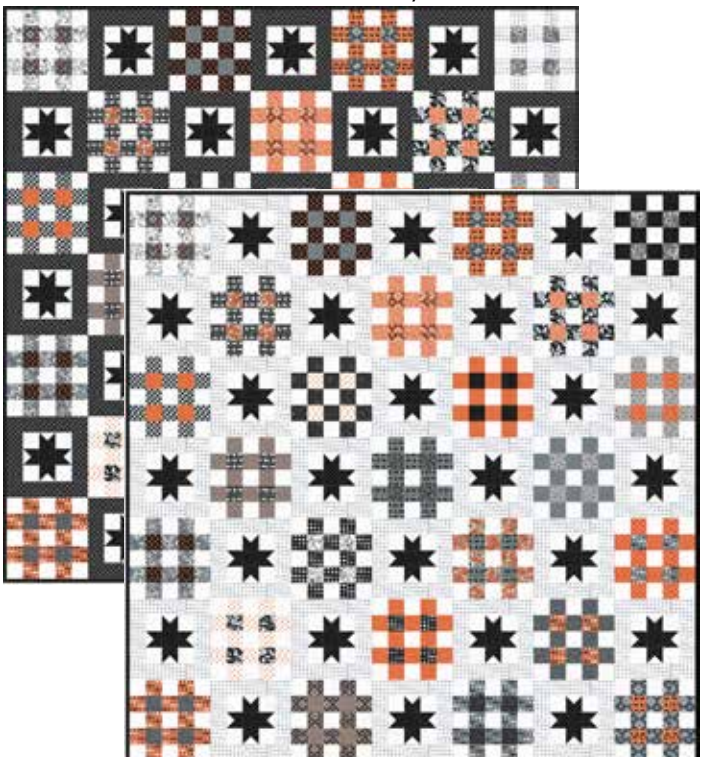

PGP 168 Nightlock Light
70" x 70" JR Friendly

midnight magic 2 by April Rosenthal

PGP 168 Nightlock Dark
70" x 70" JR Friendly