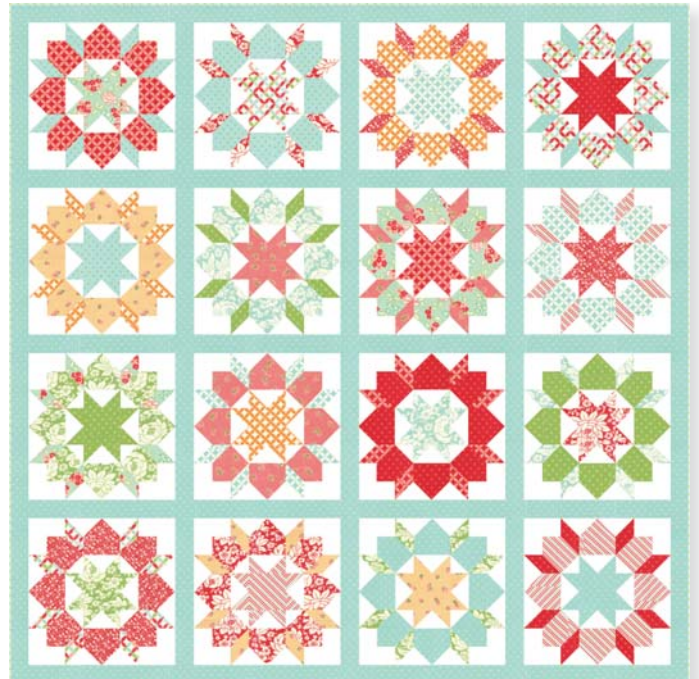

TB 188 / TB 188G Swoon Sixteen Size: 74" x 74"

Green

55114 15 *

Green

55115 15 *

FYI: THIS QUILT IS FAT QUARTER FRIENDLY

Green

55113 15 *