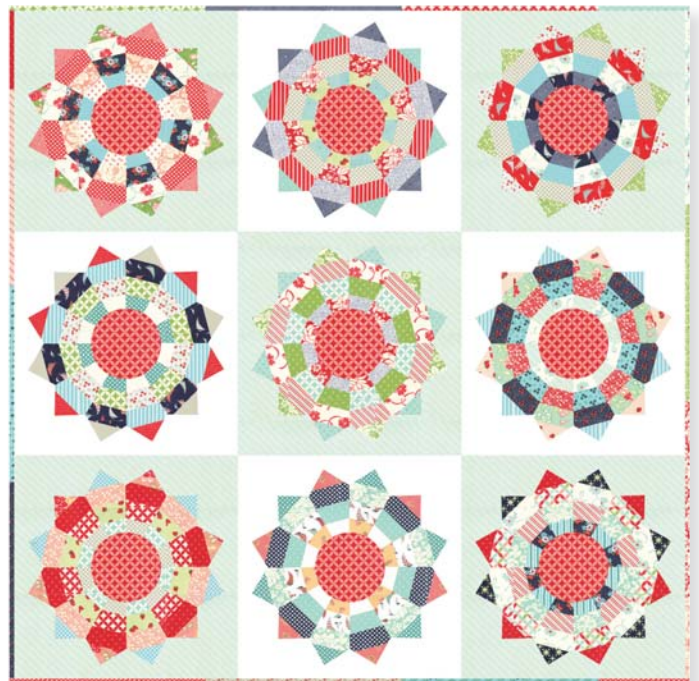

55115 14

Aqua Green

55115 13

Aqua

55112 13

Aqua

55118 12

FYI: THIS QUILT IS LAYER CAKE® FRIENDLY

TB 185 / TB 185G Lollies Size: 64" x 74"

FYI: THIS QUILT IS JELLY ROLL® FRIENDLY

TB 186 / TB 186G Piccadilly Circus Size: 75" x 75"

Aqua Cream

55115 12 *

Aqua

55114 12

Aqua