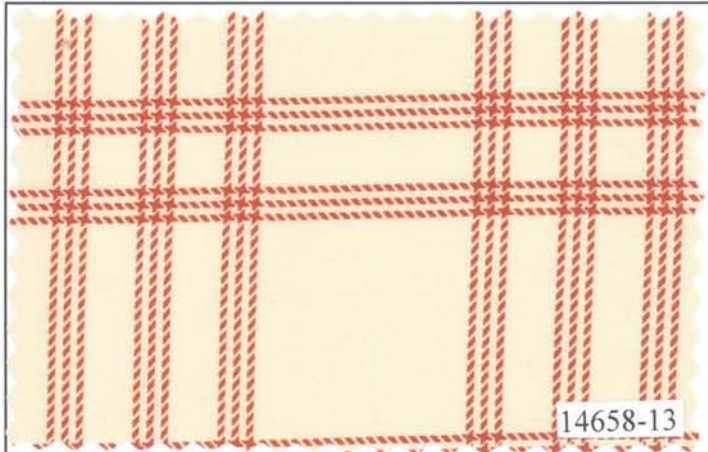

MS 0906
)JBFGA|00216W

MS 0906G
 (FCBAG|79644X

Page 2 of 12
Navy
Anchor Scarf Panel

Anchor Scarf Panel
measures approx.
24" x 44"

Blocks measure
approximately
18.50" x 18.50"

14650-15
Navy
Anchor Scarf Panel

Anchor Scarf Panel have been reduced approximately 65% to show a repeat.

14656-12

14660-12

14653-12

14657-12

14652-12

Anchor Scarf Panel
measures approx.
24" x 44"

Blocks measure
approximately
18.50" x 18.50"

14650-13
Red
Anchor Scarf Panel

Anchor Scarf Panel have been reduced approximately 65% to show a repeat.

14652-17

14652-12C

14652-13C

14652-15C

Page 1 of 5
Star Bunting
19" Bunting

19" Bunting
15 Yard ROT