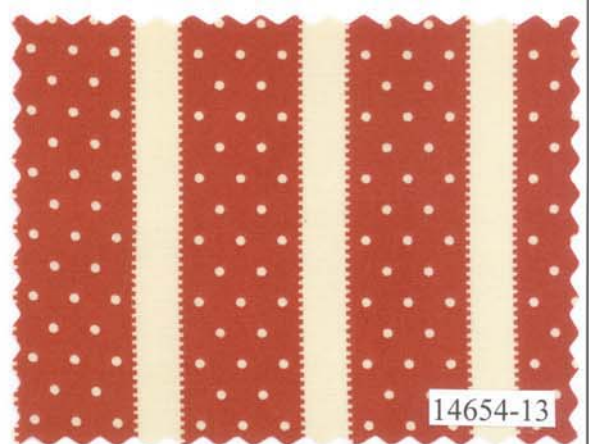

MS 0906
)JBFGA|00216W

MS 0906G
 (FCBAG|79644X

Page 2 of 12
Navy
Anchor Scarf Panel

Anchor Scarf Panel
measures approx.
24" x 44"

Blocks measure
approximately
18.50" x 18.50"

14650-15
Navy
Anchor Scarf Panel

Anchor Scarf Panel have been reduced approximately 65% to show a repeat.

14656-12

14660-12

14653-12

14657-12

14652-12

Anchor Scarf Panel
measures approx.
24" x 44"

Blocks measure
approximately
18.50" x 18.50"

14650-13
Red
Anchor Scarf Panel

Anchor Scarf Panel have been reduced approximately 65% to show a repeat.

14652-17

14652-12C

14652-13C

14652-15C

Page 1 of 5
Star Bunting
19" Bunting

19" Bunting
15 Yard ROT