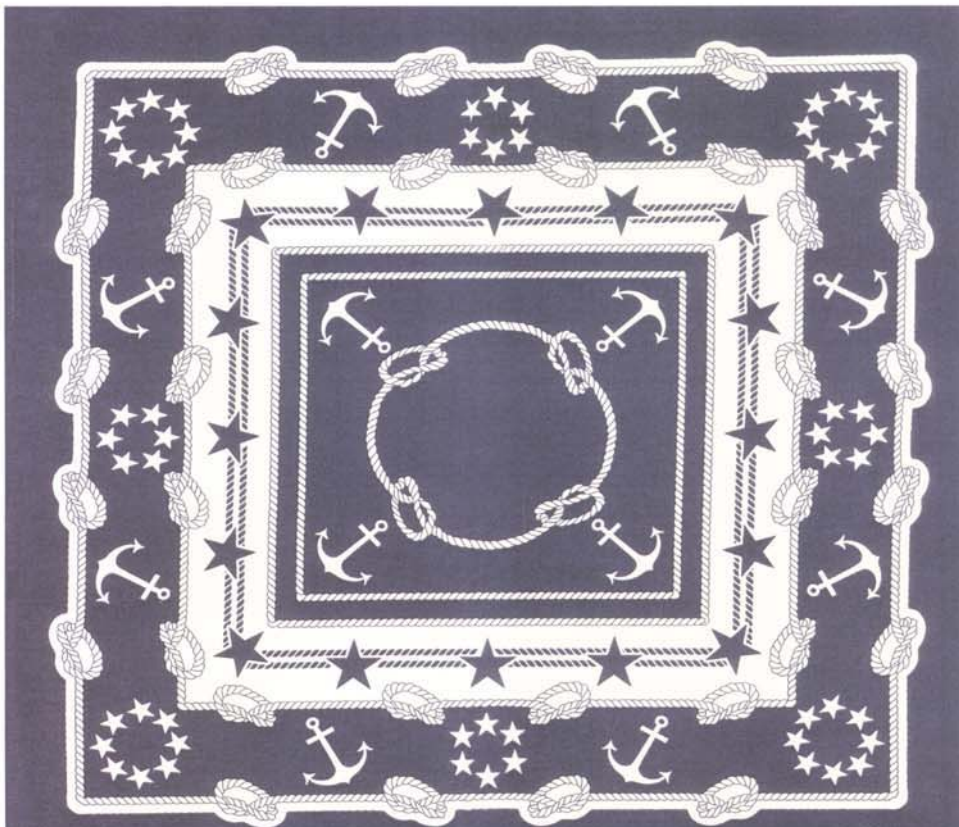

Cabin On The Shore * 75 x 75
Stock #: MS 0905/MS 0905G * \$9.00

MS 0905
)JBFGA|00215Z

MS 0905G
 (FCBAG|79643Q

Stars & Bars * 52 x 65*
Stock #: MS 0907/MS 0907G * \$9.00
Main Fabrics - Red Floral - 14652-13 - 1 1/2 yds
Star Bunting - 12211-23 - 1 3/4 yds

MS 0907
)JBFGA|00217T

MS 0907G
 (FCBAG|79645U

Nautical Flags * 42 x 55
Stock #: MS 0908/MS 0908G * \$9.00

MS 0908
)JBFGA|00218Q

MS 0908G
 (FCBAG|79647Y

Ship Ahoy * 62 x 62 *
Stock #: MS 0906/MS 0906G * \$9.00
Feature fabric - 1 3/8 yd of each
Triangle print - 14651-12
Anchor scarf print- 14650-13

MS 0906
)JBFGA|00216W

MS 0906G
 (FCBAG|79644X

Page 2 of 12
Navy
Anchor Scarf Panel

Anchor Scarf Panel
measures approx.
24" x 44"

Blocks measure
approximately
18.50" x 18.50"

14650-15
Navy
Anchor Scarf Panel

Anchor Scarf Panel have been reduced approximately 65% to show a repeat.

14656-12

14660-12

14653-12

14657-12

14652-12

Anchor Scarf Panel
measures approx.
24" x 44"

Blocks measure
approximately
18.50" x 18.50"