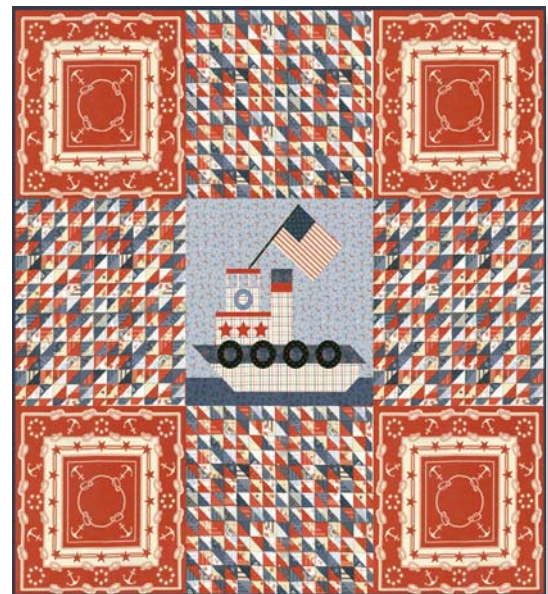

Cabin On The Shore * 75 x 75
Stock #: MS 0905/MS 0905G * \$9.00

MS 0905
)JBFGA|00215Z

MS 0905G
 (FCBAG|79643Q

Stars & Bars * 52 x 65*
Stock #: MS 0907/MS 0907G * \$9.00
Main Fabrics - Red Floral - 14652-13 - 1 1/2 yds
Star Bunting - 12211-23 - 1 3/4 yds

MS 0907
)JBFGA|00217T

MS 0907G
 (FCBAG|79645U

Nautical Flags * 42 x 55
Stock #: MS 0908/MS 0908G * \$9.00

MS 0908
)JBFGA|00218Q

MS 0908G
 (FCBAG|79647Y

Ship Ahoy * 62 x 62 *
Stock #: MS 0906/MS 0906G * \$9.00
Feature fabric - 1 3/8 yd of each
Triangle print - 14651-12
Anchor scarf print- 14650-13

MS 0906
)JBFGA|00216W

MS 0906G
 (FCBAG|79644X

Page 2 of 12
Navy
Anchor Scarf Panel

Anchor Scarf Panel
measures approx.
24" x 44"

Blocks measure
approximately
18.50" x 18.50"

14650-15
Navy
Anchor Scarf Panel

Anchor Scarf Panel have been reduced approximately 65% to show a repeat.

14656-12

14660-12

14653-12

14657-12

14652-12

Anchor Scarf Panel
measures approx.
24" x 44"

Blocks measure
approximately
18.50" x 18.50"