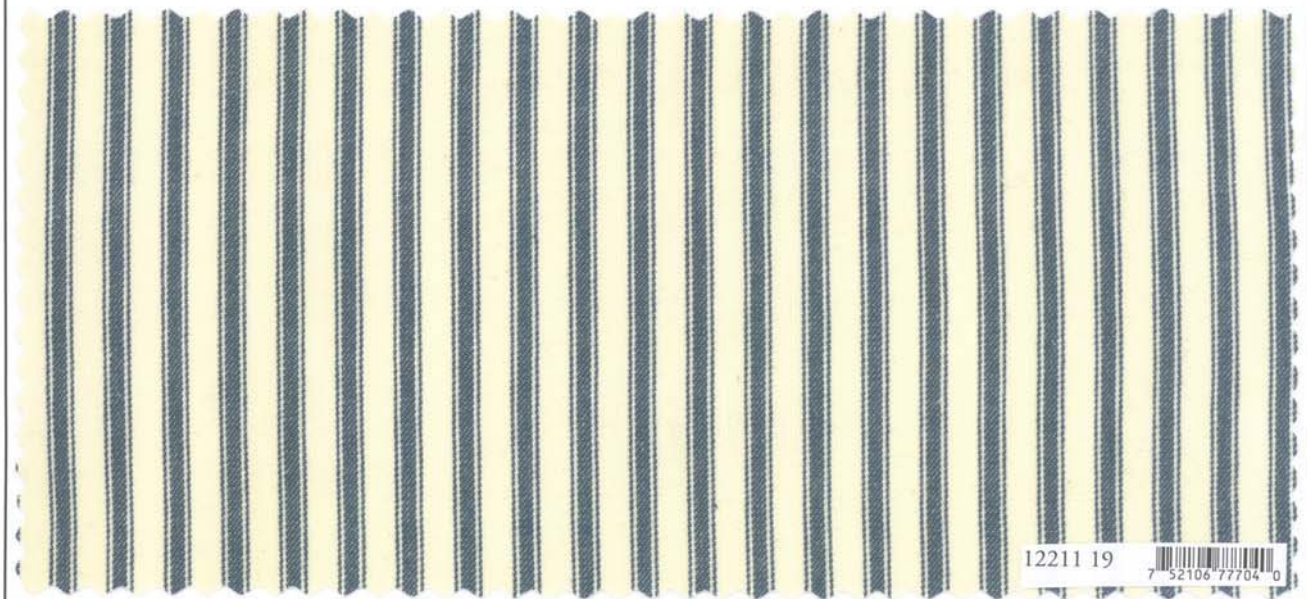

12211 19 7 52106 77704 0