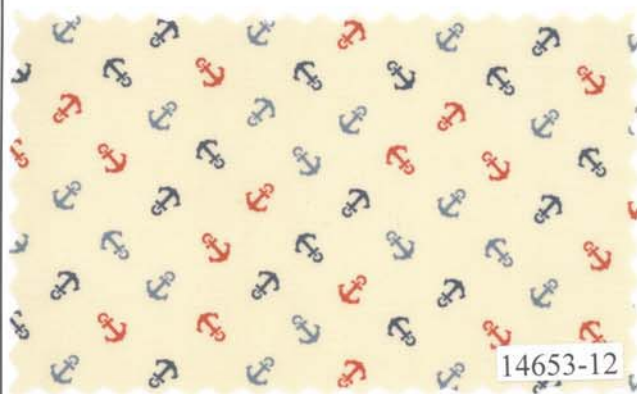

MS 0907
)JBFGA|00217T

MS 0907G
 (FCBAG|79645U

Nautical Flags * 42 x 55
Stock #: MS 0908/MS 0908G * \$9.00

MS 0908
)JBFGA|00218Q

MS 0908G
 (FCBAG|79647Y

Ship Ahoy * 62 x 62 *
Stock #: MS 0906/MS 0906G * \$9.00
Feature fabric - 1 3/8 yd of each
Triangle print - 14651-12
Anchor scarf print- 14650-13

MS 0906
)JBFGA|00216W

MS 0906G
 (FCBAG|79644X

Page 2 of 12
Navy
Anchor Scarf Panel

Anchor Scarf Panel
measures approx.
24" x 44"

Blocks measure
approximately
18.50" x 18.50"

14650-15
Navy
Anchor Scarf Panel

Anchor Scarf Panel have been reduced approximately 65% to show a repeat.

14656-12

14660-12

14653-12

14657-12

14652-12

Anchor Scarf Panel
measures approx.
24" x 44"

Blocks measure
approximately
18.50" x 18.50"

14650-13
Red
Anchor Scarf Panel

Anchor Scarf Panel have been reduced approximately 65% to show a repeat.

14652-17

14652-12C

14652-13C

14652-15C

Page 1 of 5
Star Bunting
19" Bunting

19" Bunting
15 Yard ROT