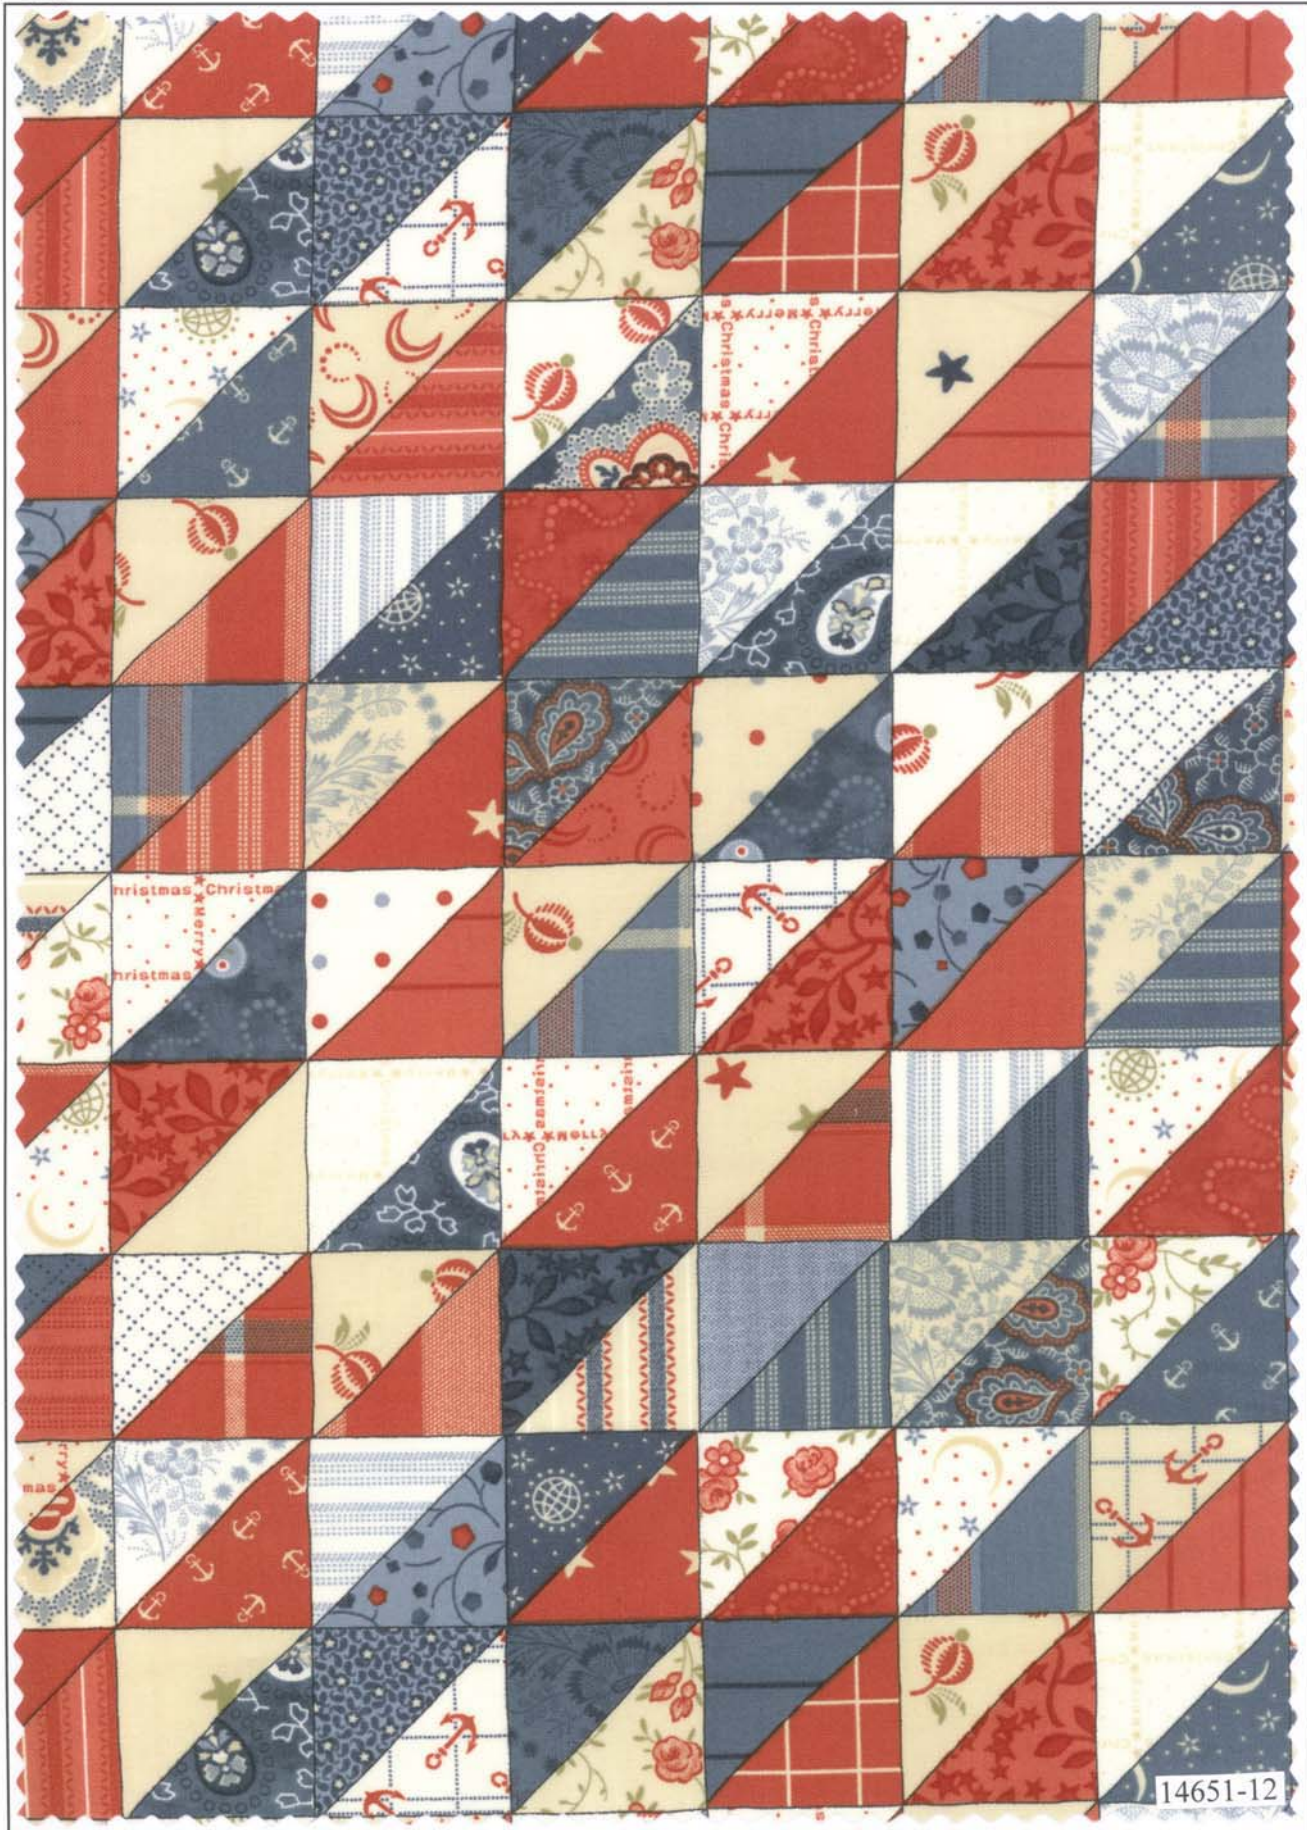

Cabin On The Shore * 75 x 75
Stock #: MS 0905/MS 0905G * \$9.00

MS 0905
)JBFGA|00215Z

MS 0905G
 (FCBAG|79643Q

Stars & Bars * 52 x 65*
Stock #: MS 0907/MS 0907G * \$9.00
Main Fabrics - Red Floral - 14652-13 - 1 1/2 yds
Star Bunting - 12211-23 - 1 3/4 yds

MS 0907
)JBFGA|00217T

MS 0907G
 (FCBAG|79645U

Nautical Flags * 42 x 55
Stock #: MS 0908/MS 0908G * \$9.00

MS 0908
)JBFGA|00218Q

MS 0908G
 (FCBAG|79647Y

Ship Ahoy * 62 x 62 *
Stock #: MS 0906/MS 0906G * \$9.00
Feature fabric - 1 3/8 yd of each
Triangle print - 14651-12
Anchor scarf print- 14650-13

MS 0906
)JBFGA|00216W

MS 0906G
 (FCBAG|79644X

Page 2 of 12
Navy
Anchor Scarf Panel

Anchor Scarf Panel
measures approx.
24" x 44"

Blocks measure
approximately
18.50" x 18.50"

14650-15
Navy
Anchor Scarf Panel

Anchor Scarf Panel have been reduced approximately 65% to show a repeat.

14656-12

14660-12

14653-12

14657-12

14652-12

Anchor Scarf Panel
measures approx.
24" x 44"

Blocks measure
approximately
18.50" x 18.50"